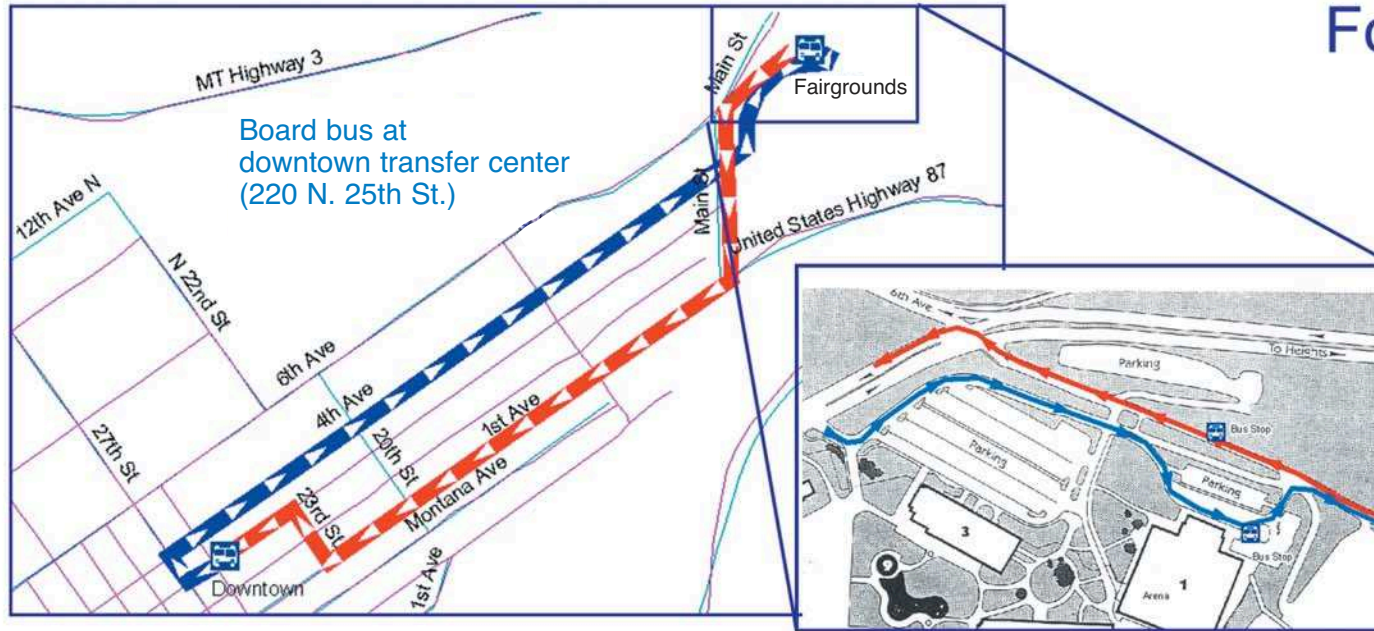

# MontanaFair Bus Schedule

(Fairgrounds open 12:00pm daily)

Service Between Downtown and Metra

For Heights Service  
Please take bus  
18M(Heights)  
or 16P (Main)

All Routes are  
Wheelchair Accessible.  
If requested, larger print  
or other accessible  
formats will be prepared.

## One-way Cash Fare

Adults/Children (age 6 & older)	\$1.25
Senior Citizens (62 yrs. & older)	50¢
Disabled Citizens	50¢
Pre-school (age 5 and under)	Free
Transfers	Free
10 Ride ticket	\$10.00

657-8218

[www.mettransit.com](http://www.mettransit.com)

Weekday Schedule					Saturday Schedule						
Route	Depart	Arrive at	Route	Depart	Arrive	Route	Depart	Arrive at	Route	Depart	Arrive
18M	08:35 AM	08:43 AM	18M	09:18 AM	09:29 AM	S18	08:40 AM	08:48 AM	S18	09:21 AM	09:34 AM
	09:35 AM	09:43 AM		10:18 AM	10:29 AM		10:00 AM	10:08 AM		10:41 AM	10:54 AM
	11:20 AM	11:28 AM		12:03 PM	12:14 PM		11:00 AM	11:08 AM		11:41 AM	11:54 AM
	12:40 PM	12:48 PM		01:23 PM	01:34 PM		12:00 PM	12:08 PM		12:41 PM	12:54 PM
	01:40 PM	01:48 PM		02:23 PM	02:34 PM		02:00 PM	02:08 PM		02:41 PM	02:54 PM
							03:15 PM	03:23 PM		03:56 PM	04:09 PM
16P	02:55 PM	03:03 PM	16P	03:42 PM	03:50 PM		04:15 PM	04:23 PM		04:56 PM	05:09 PM
	03:55 PM	04:03 PM		04:42 PM	04:50 PM		05:15 PM	05:23 PM		05:56 PM	06:09 PM
	05:10 PM	05:18 PM		05:57 PM	06:05 PM						